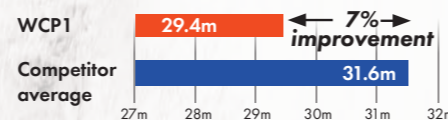

DRY BRAKING DISTANCE

BEST OUT OF 16 CANDIDATES IN ALL THREE CATEGORIES Tested by Tekniikan Maailma (Finland)