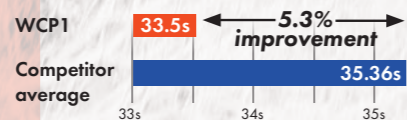

WET HANDLING – LAP TIME