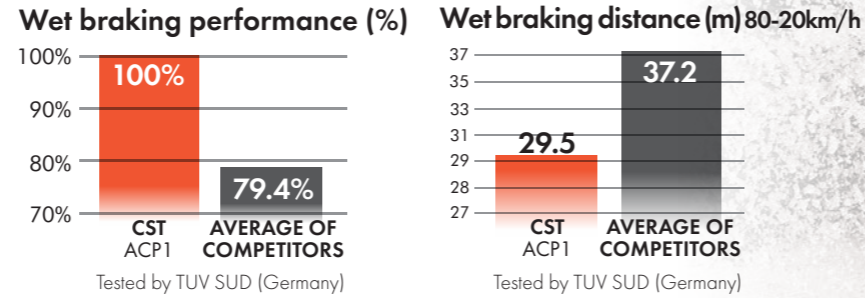

The Medallion All Season ACP1 truly lives up to the name by providing ultimate performance in all seasons.

With excellent braking ability and efficient water dispersal it offers maximum grip in the wet and snow for a safer ride all year round.

- V-shaped lateral grooves optimise water dispersal and snow traction
- Two wavy longitudinal grooves provide additional effective water dispersal
- Uni-directional pattern design delivers optimal handling performance
- Full-silica compound provides excellent braking ability, even on slippery surfaces, keeping braking distances short in all conditions
- 3D sipes in the tread pattern enhance rigidity for impressive handling performance all year round
- Alternating pitch design reduces pattern noise and delivers balanced performance